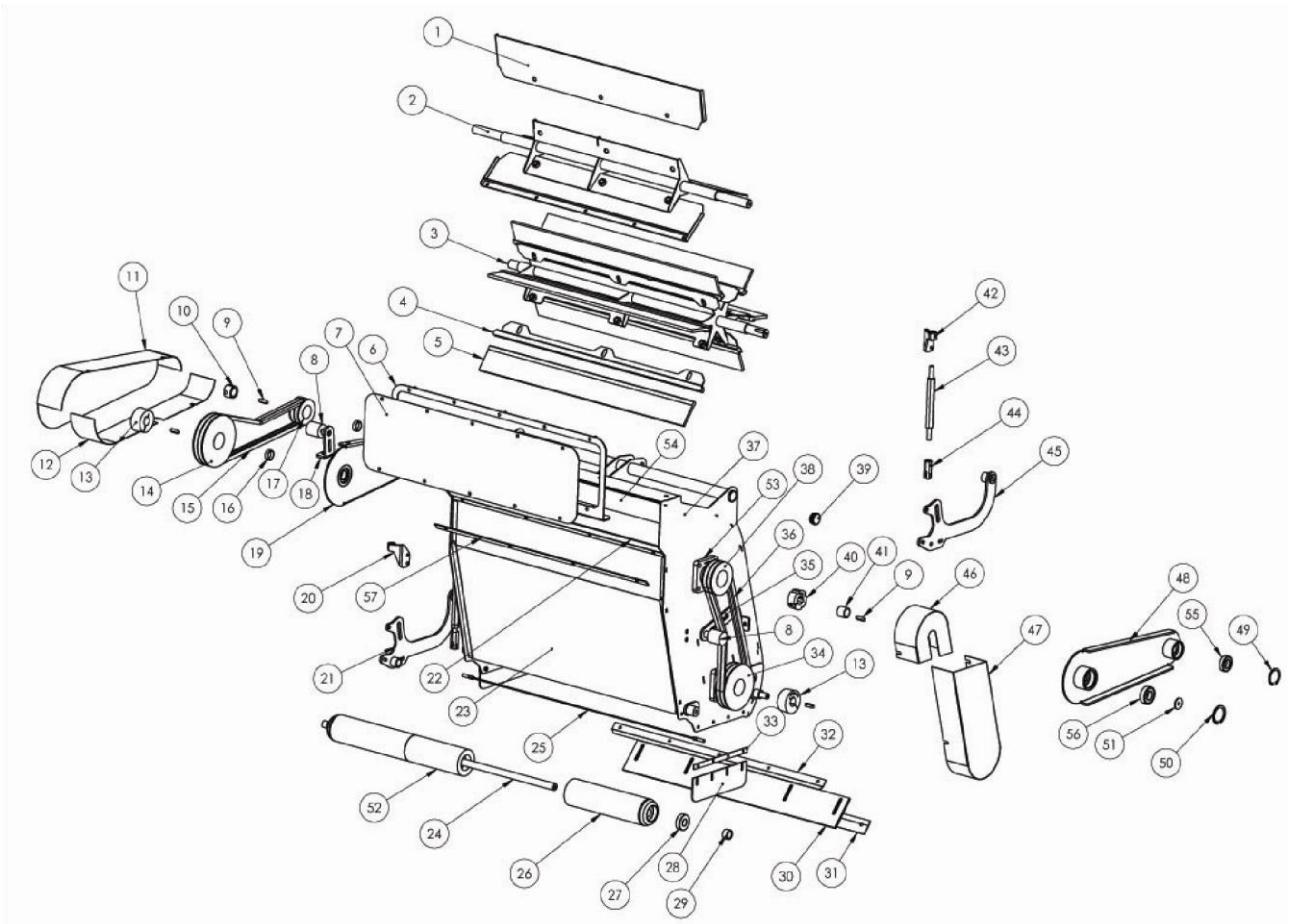

Collection Head

Collection Head Parts List

Item No.	Description	Part No.	Quantity
1.	PADDLE WELDED ASSEMBLY	T213310	3
2.	PADDLE SHAFT WELDED ASSEMBLY	T213270	1
3.	BRUSH SHAFT WELDED ASSEMBLY	T213260	1
4.	BRUSH HOLDER - WELDED ASSEMBLY	T213240	6
5.	BRUSH SECTION - 770MM	T213770	6
6.	PLATE - VIEWING PANEL FRAME	T213207	1
7.	PANEL - CLEAR VISION	T213238	1
8.	TENSIONING ROLLER	T198767	2
9.	KEY - 8x7x30 LONG	T213295	4
10.	TAPER LOCK	T198750	1
11.	LH BELT GUARD	T213390	1
12.	PLATE - BELT GUARD LOWER LH	T213394	1
13.	TAPERLOCK BUSH - 2012 - 25 DIA	T213745	2
14.	PULLEY - SPA 2 GROOVE DIA 150 TAPERLOCK	T213706	1
15.	BELT - SPA 1180	T213714	2
16.	SPACER DRIVE SHAFT	T213298	1
17.	PULLEY - SPA 2 GROOVE DIA 71 TAPERLOCK	T213704	1
18.	BELT ADJUSTER WELDED ASSEMBLY	T213380	1
19.	LH UPPER TRAILING ARM	T213320	1
20.	LH ADJUSTER WELDED ASSEMBLY	T211580	1
21.	LH REAR ROLLER ARM WELED ASSEMBLY	T213360	1
22.	RUBBER - REAR DEFLECTOR	T213379	1
23.	PLATE - REAR CONCAVE	T213386	1
24.	REAR ROLLER SHAFT	T213272	1
25.	ROLLER SCRAPER WIRE	T213734	1
26.	ROLLER - REAR	T211501	2
27.	BEARING	T211739	6
28.	RUBBER - SIDE FLAP	T213314	2
29.	SPACER - REAR ROLLER	T211503	4
30.	RUBBER - FRONT FLAP	T213307	1
31.	STRIP RUBBER FLAP RETAINING OUTER	T213308	1
32.	FRONT RETAINER WELDED ASSEMBLY	T213340	1