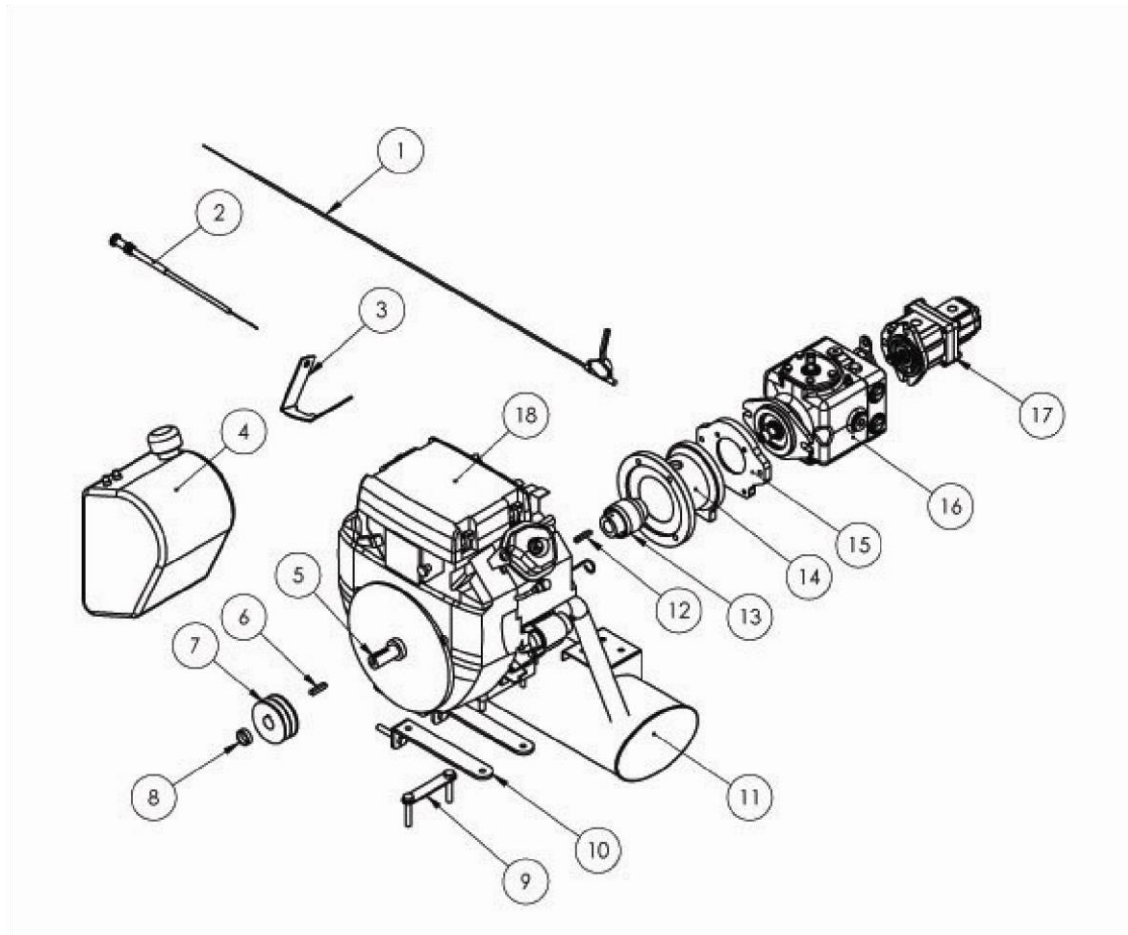

Engine and Pumps

Engine and Pumps Parts List

Item No.	Description	Part No.	Quantity
1.	THROTTLE CABLE ASSEMBLY	T213758	1
2.	CHOKE CABLE ASSEMBLY	T213723	1
3.	PLATE - CHOKE CABLE BRACKET	T213372	1
4.	FUEL TANK	T213736	1
5.	ENGINE FLYWHEEL PTO KIT	T213728	1
6.	KEY - 8x7x40	T213771	1
7.	PULLEY SPA 2 GROOVE DIA 80 PILOT BORED	T213756	1
8.	SPACER DRIVE SHAFT	T213298	1
9.	ENGINE LOCATION CLAMP	T213060	2
10.	ENGINE TENSIONING BRACKET	T213050	2
11.	EXHAUST SILENCER	T213735	1
12.	KEY - 1/4"x1/4"x40	T213775	1
13.	ENGINE DRIVE COUPLING	T213711	1
14.	BELL HOUSING	T213720	1
15.	PLATE - PUMP MOUNTING	T213168	1
16.	PUMP TRANSMISSION	T213801	1
17.	PUMP TANDEM	T213803	1
18.	HONDA ENGINE 20HP	T213710	1

Collection Head

Collection Head Parts List

Item No.	Description	Part No.	Quantity
33.	PLATE - RETAINING STRIP	T213318	2
34.	PULLEY - SPA 2 GROOVE DIA 132 TAPERLOCK	T213707	1
35.	BELT ADJUSTER WELDED ASSEMBLY	T211510	2
36.	BELT - SPA 1107	T213715	2
37.	COLLECTION HEAD WELDED ASSEMBLY	T213250	1
38.	PULLEY - SPA 2 GROOVE DIA 95 TAPERLOCK	T213705	1
39.	PLASTIC INSERT – ROUND DIA 34mm	T213761	2
40.	TAPERLOCK - 1610 - 25 DIA	T211764	1
41.	SPACER - DRIVE SHAFT LONG	T213329	1
42.	RH ADJUSTER WELDED ASSEMBLY	T211590	1
43.	HEX BAR ROLLER HEIGHT ADJUSTER	T213315	2
44.	HEX BAR - ADJUSTER RH THREAD	T211511	2
45.	RH REAR ROLLER ARM WELDED ASSEMBLY	T213370	1
46.	RH UPPER BELT GUARD WELDED ASSEMBLY	T213450	1
47.	RH LOWER BELT GUARD WELDED ASSEMBLY	T213430	1
48.	RH UPPER TRAILING ARM	T213330	1
49.	CIRCLIP DIA 47 INTERNAL	T213724	2
50.	CIRCLIP DIA 52 INTERNAL	T213725	2
51.	PLATE - RETAINING WASHER	T213666	4
52.	REAR ROLLER	T213278	1
53.	FLANGE BEARING - SQUARE DIA 25	T198522	4
54.	SHEET - PLASTIC WEAR PAD	T213306	1
55.	BEARING	T213701	2
56.	BEARING	T213702	2