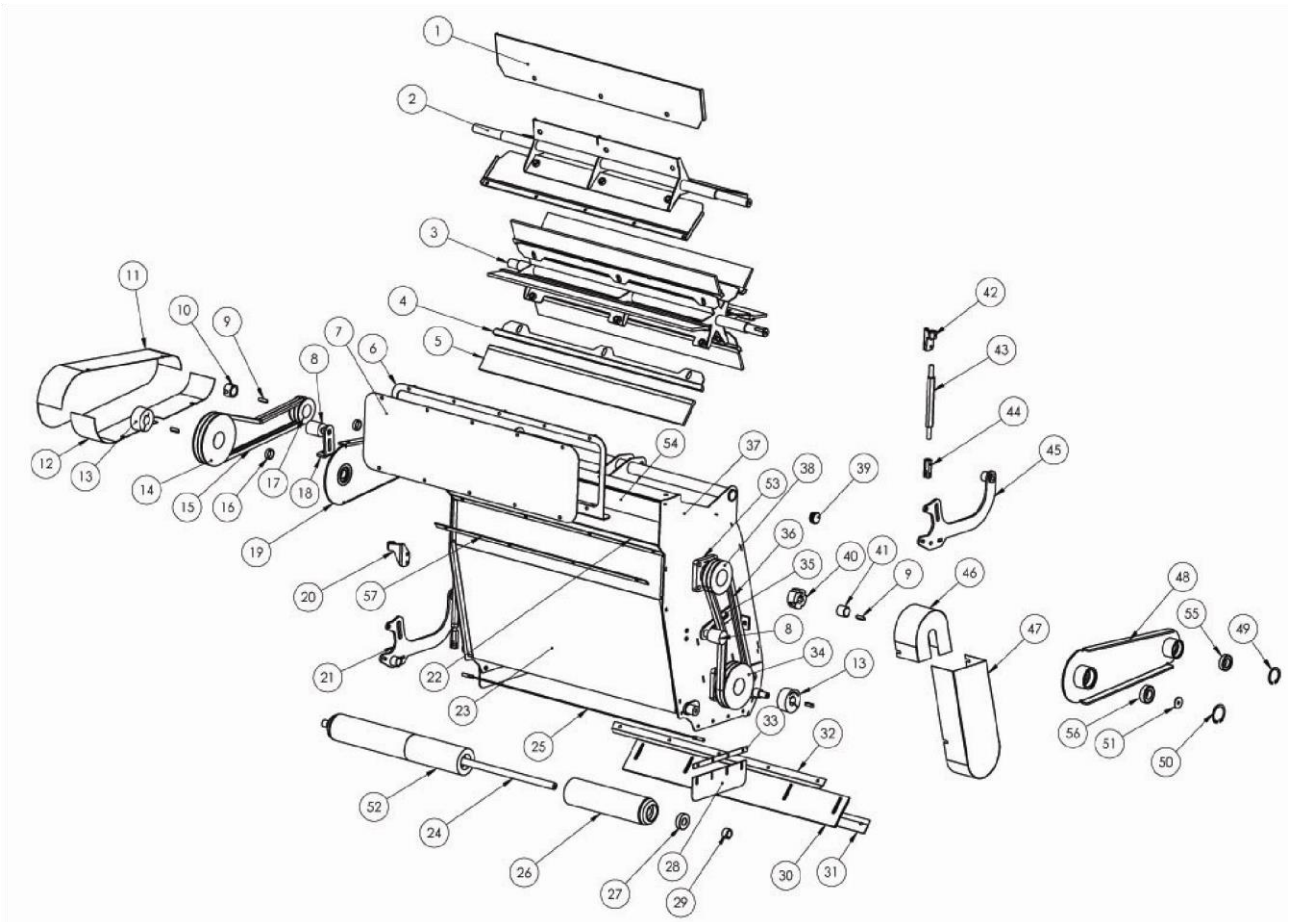

Collection Head

Collection Head Parts List

Item No.	Description	Part No.	Quantity
33.	PLATE - RETAINING STRIP	T213318	2
34.	PULLEY - SPA 2 GROOVE DIA 132 TAPERLOCK	T213707	1
35.	BELT ADJUSTER WELDED ASSEMBLY	T211510	2
36.	BELT - SPA 1107	T213715	2
37.	COLLECTION HEAD WELDED ASSEMBLY	T213250	1
38.	PULLEY - SPA 2 GROOVE DIA 95 TAPERLOCK	T213705	1
39.	PLASTIC INSERT – ROUND DIA 34mm	T213761	2
40.	TAPERLOCK - 1610 - 25 DIA	T211764	1
41.	SPACER - DRIVE SHAFT LONG	T213329	1
42.	RH ADJUSTER WELDED ASSEMBLY	T211590	1
43.	HEX BAR ROLLER HEIGHT ADJUSTER	T213315	2
44.	HEX BAR - ADJUSTER RH THREAD	T211511	2
45.	RH REAR ROLLER ARM WELDED ASSEMBLY	T213370	1
46.	RH UPPER BELT GUARD WELDED ASSEMBLY	T213450	1
47.	RH LOWER BELT GUARD WELDED ASSEMBLY	T213430	1
48.	RH UPPER TRAILING ARM	T213330	1
49.	CIRCLIP DIA 47 INTERNAL	T213724	2
50.	CIRCLIP DIA 52 INTERNAL	T213725	2
51.	PLATE - RETAINING WASHER	T213666	4
52.	REAR ROLLER	T213278	1
53.	FLANGE BEARING - SQUARE DIA 25	T198522	4
54.	SHEET - PLASTIC WEAR PAD	T213306	1
55.	BEARING	T213701	2
56.	BEARING	T213702	2