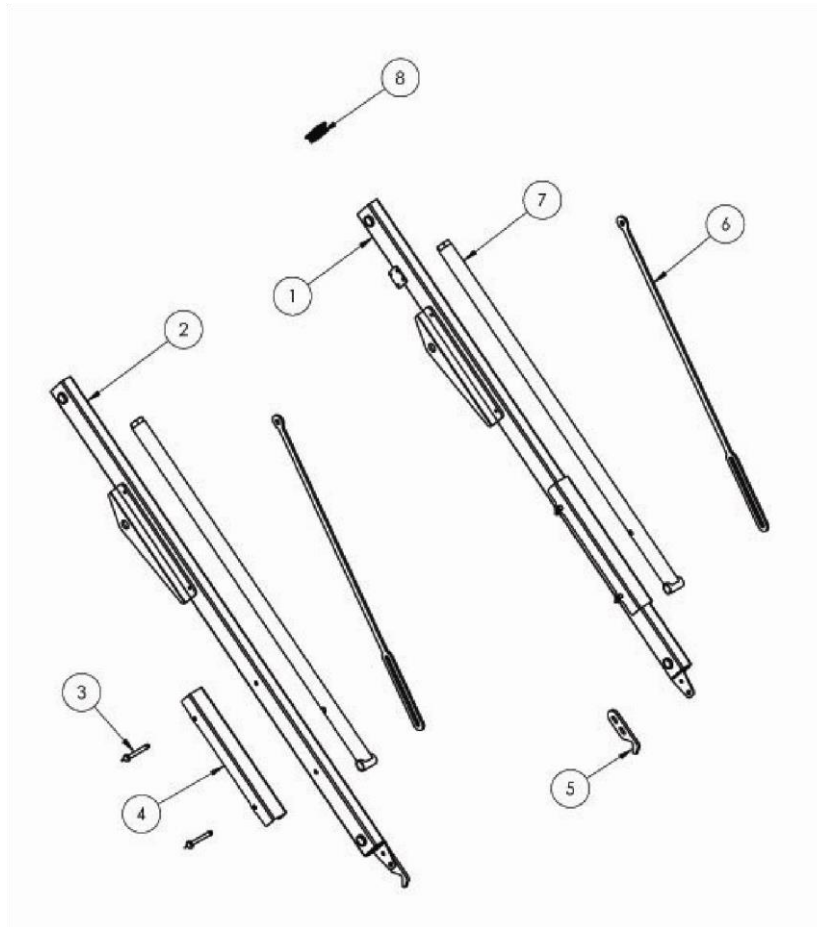

Lift Arms

Lift Arms Parts List

Item No.	Description	Part No.	Quantity
1.	RH LIFT ARM WELDED ASSEMBLY	T213520	1
2.	LH LIFT ARM WELDED ASSEMBLY	T213500	1
3.	PIN - SHAFT LOCKING DIA 8 x 57MM LONG	T211797	4
4.	PLATE HOPPER PROP	T213364	2
5.	PLATE - LATCH	T213388	2
6.	DOOR OPENING ARM	T213235	2
7.	HOPPER TIP ARM WELDED ASSEMBLY	T213410	2
8.	PLASTIC CAP – 30 x 60MM	T213769	2