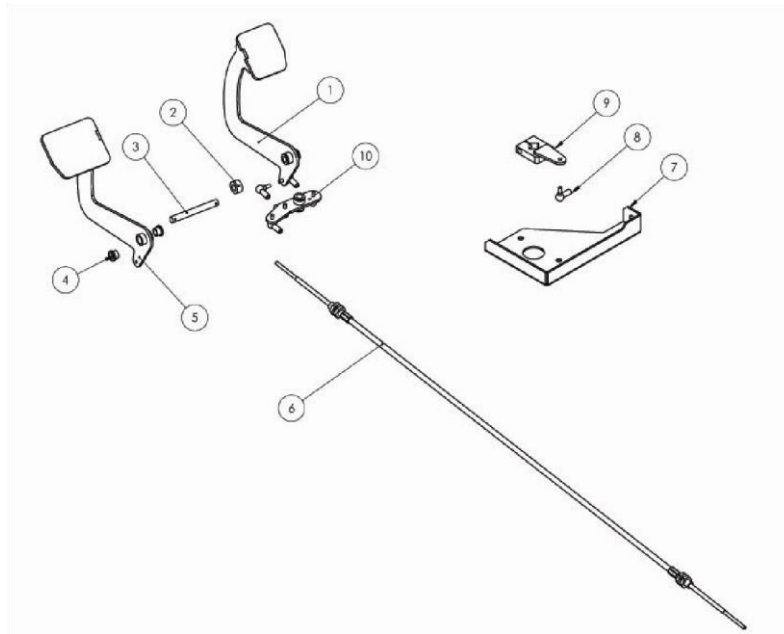

Collection Head

Collection Head Parts List

Item No.	Description	Part No.	Quantity
33.	PLATE - RETAINING STRIP	T213318	2
34.	PULLEY - SPA 2 GROOVE DIA 132 TAPERLOCK	T213707	1
35.	BELT ADJUSTER WELDED ASSEMBLY	T211510	2
36.	BELT - SPA 1107	T213715	2
37.	COLLECTION HEAD WELDED ASSEMBLY	T213250	1
38.	PULLEY - SPA 2 GROOVE DIA 95 TAPERLOCK	T213705	1
39.	PLASTIC INSERT – ROUND DIA 34mm	T213761	2
40.	TAPERLOCK - 1610 - 25 DIA	T211764	1
41.	SPACER - DRIVE SHAFT LONG	T213329	1
42.	RH ADJUSTER WELDED ASSEMBLY	T211590	1
43.	HEX BAR ROLLER HEIGHT ADJUSTER	T213315	2
44.	HEX BAR - ADJUSTER RH THREAD	T211511	2
45.	RH REAR ROLLER ARM WELDED ASSEMBLY	T213370	1
46.	RH UPPER BELT GUARD WELDED ASSEMBLY	T213450	1
47.	RH LOWER BELT GUARD WELDED ASSEMBLY	T213430	1
48.	RH UPPER TRAILING ARM	T213330	1
49.	CIRCLIP DIA 47 INTERNAL	T213724	2
50.	CIRCLIP DIA 52 INTERNAL	T213725	2
51.	PLATE - RETAINING WASHER	T213666	4
52.	REAR ROLLER	T213278	1
53.	FLANGE BEARING - SQUARE DIA 25	T198522	4
54.	SHEET - PLASTIC WEAR PAD	T213306	1
55.	BEARING	T213701	2
56.	BEARING	T213702	2

Pedals and Pump Controls

Pedals and Pumps Controls Parts List

Item No.	Description	Part No.	Quantity
1.	REVERSE TRAVEL PEDAL	T213460	1
2.	SPACER – 20 OD x 10 ID x 10 LONG	T213740	2
3.	LEVER PIVOT PIN BAR	T213322	1
4.	BUSH - OILITE TOP HAT DIA10x13x10 LONG	T211715	6
5.	FORWARD TRAVEL PEDAL	T213470	1
6.	CABLE TRANSMISSION	T213721	1
7.	PLATE PUMP CONTROL BRKT	T213324	1
8.	BALL JOINT - M5 MALE-FEMALE	T213747	6
9.	PUMP LEVER WELDED ASSEMBLY	T213490	1
10.	PEDAL LEVER	T213480	1