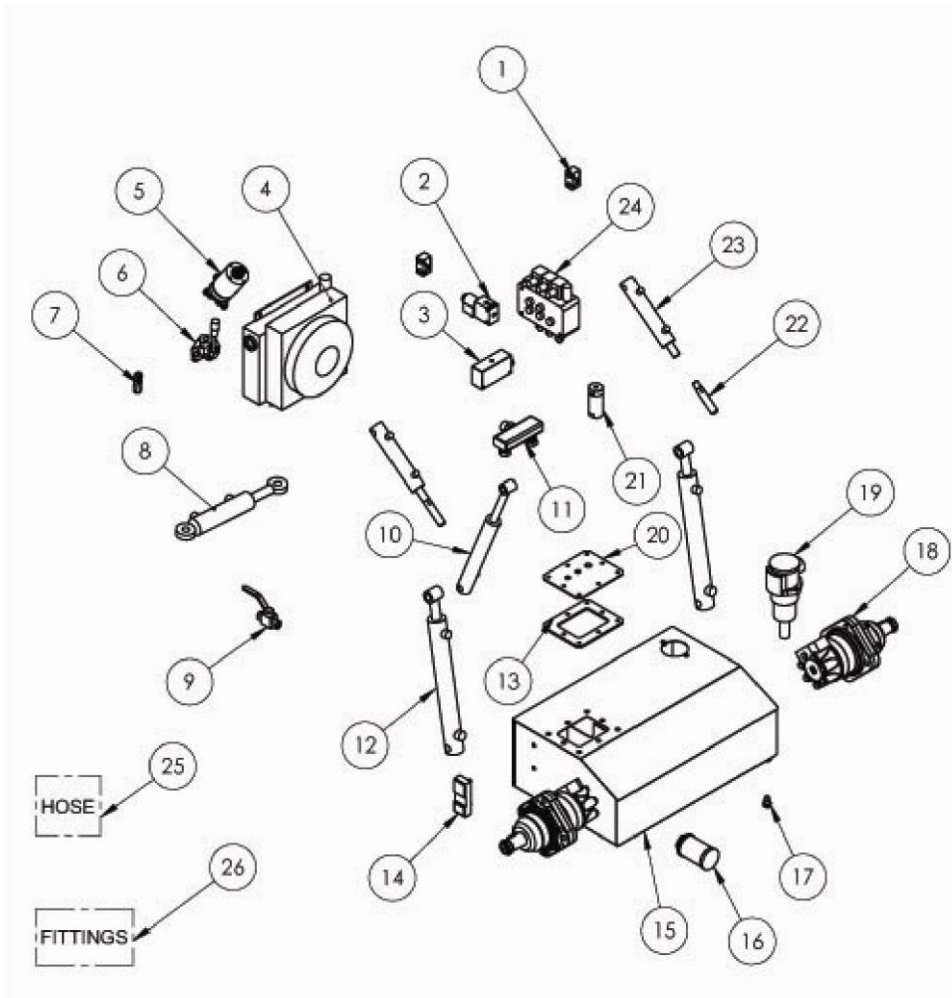

Hydraulics Parts List

Item No.	Description	Part No.	Quantity
1.	HOSE CLAMPS - 1/4"	T213712	2
2.	VALVE - SOLENOID (PARKING BRAKE)	T213815	1
3.	VALVE - FLOW DIVIDER 50-50, 12 L/MIN	T213811	1
4.	OIL COOLER C/W ELECTRIC FAN	T213816	1
5.	PUMP - STEERING	T213802	1
6.	VALVE - MANUALLY OPERATED DIVERTER	T213807	1
7.	CHECK VALVE - 0.5 BAR 1/4" BSP IN LINE	T213810	1
8.	CYLINDER - STEERING	T213854	1
9.	VALVE - SHUT OFF	T213808	1
10.	CYLINDER - COLLECTION HEAD LIFT	T213866	1
11.	SUCTION MANIFOLD WELDED ASSEMBLY	T213630	1
12.	CYLINDER - HOPPER LIFT (C/W T213362/T213363)	T213812	2
13.	GASKET - HYDRAULIC TANK	T211714	1
14.	LEVEL GAUGE	T198882	1
15.	HYDRAULIC TANK	T213120	1
16.	SUCTION STRAINER	T198722	1
17.	PLUG - 3/8" BSP THERMOPLASTIC C/W MAGNET	T198726	1
18.	MOTOR - WHEEL	T213805	2
19.	TANK TOP RETURN FILTER	T198707	1
20.	PLATE - TANK LID	T213184	1
21.	FILTER - 25 MICRON	T213809	1
22.	THREADED BAR - TIP RAM	T213347	2
23.	CYLINDER - HOPPER TIP	T213855	2
24.	CONTROL VALVE - 3 LEVERS	T213800	1
25.	HOSE KIT - CAT 800	T213880	1
26.	HYDRAULIC FITTINGS KIT - CAT 800	T213883	1