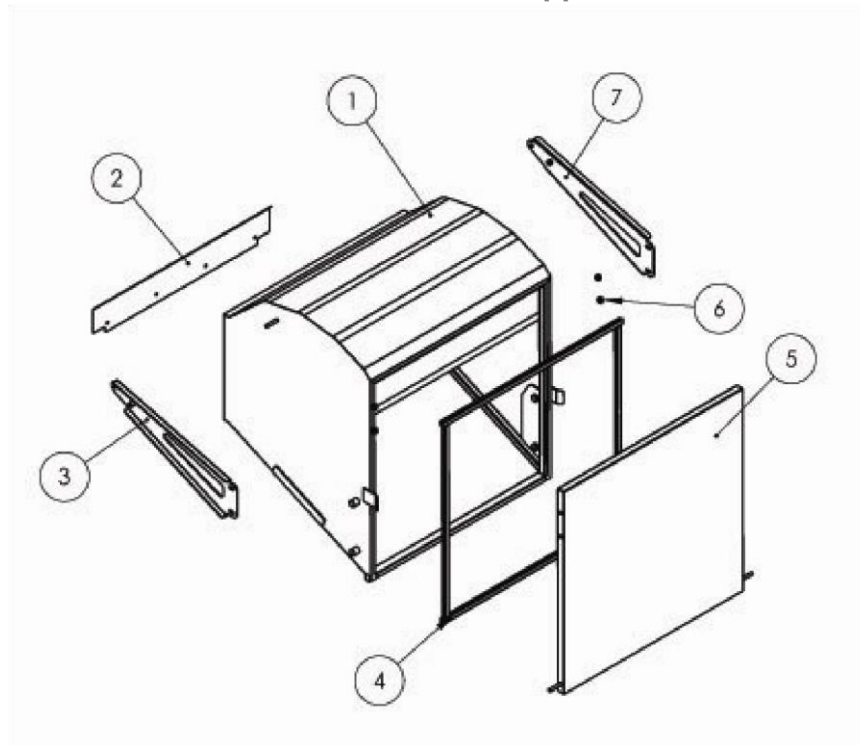

Collection Hopper

Collection Hopper Parts List

Item No.	Description	Part No.	Quantity
1.	HOPPER	T213200	1
2.	SHEET - UPPER RETAINING WALL	T213378	1
3.	LH DOOR SUPPORT ARM WELDED ASSEMBLY	T213600	1
4.	SEAL - DOOR	T213750	3.4M
5.	REAR DOOR WELDED ASSEMBLY	T213590	1
6.	SPACER - 20 OD x 10 ID x 10 LONG	T213740	4
7.	RH DOOR SUPPORT ARM WELDED ASSEMBLY	T213610	1