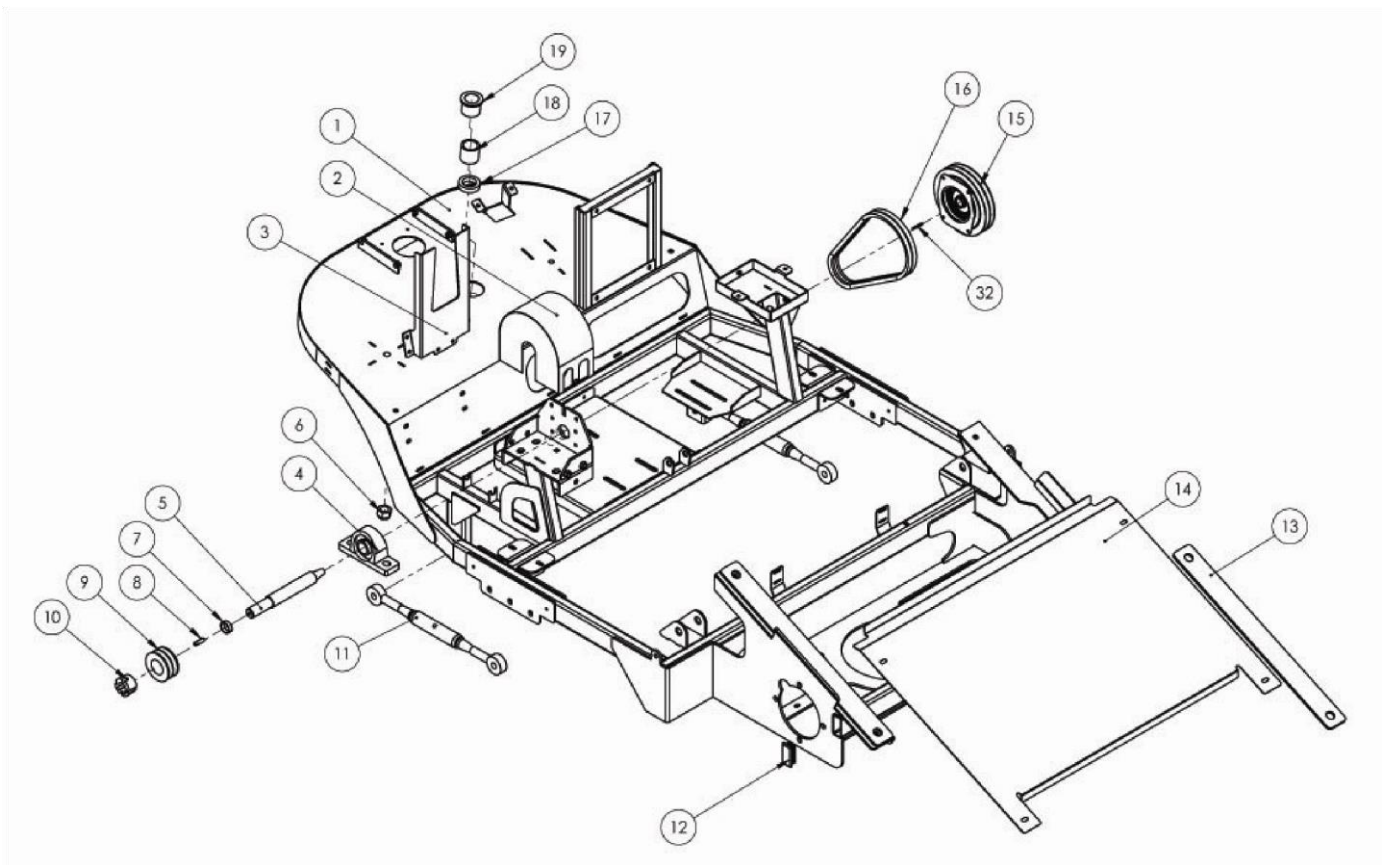

Chassis and Framework

Chassis and Framework Parts List

Item No.	Description	Part No.	Quantity
1.	CHASSIS - WELDED ASSEMBLY	T213130	1
2.	BEARING GUARD WELDED ASSEMBLY	T213180	1
3.	PLATE FUEL TANK BRACKET	T213349	1
4.	PILLOW BLOCK BEARING DIA 30mm	T213709	2
5.	AUXILLIARY DRIVE SHAFT	T213402	1
6.	NUT - SLOTTED M20	T213741	2
7.	SPACER DRIVE SHAFT	T213298	3
8.	KEY - 7x8x30	T213295	1
9.	PULLEY - SPA 2 GROOVE DIA 71 TAPERLOCK	T213704	1
10.	TAPERLOCK - 1210 - 25 DIA	T213718	1
11.	LOWER ADJUSTER LINK	T213167	2
12.	PLASTIC CAP - 30 x 60	T213769	4
13.	RUBBER- HOPPER PAD	T213374	2
14.	SHEET - TANK GUARD	T213385	1
15.	ELECTRIC CLUTCH ASSEMBLY	T213737	1
16.	BELT - SPA 792	T213754	2
17.	BEARING - THRUST 52 OD x 35 ID x 12 DEEP	T213731	1
18.	BUSH - OILITE PLAIN DIA 35 x 40 LONG T213732 1 19 BUSH - OILITE TOP HAT DIA 35 x 40 LONG	T213742	1