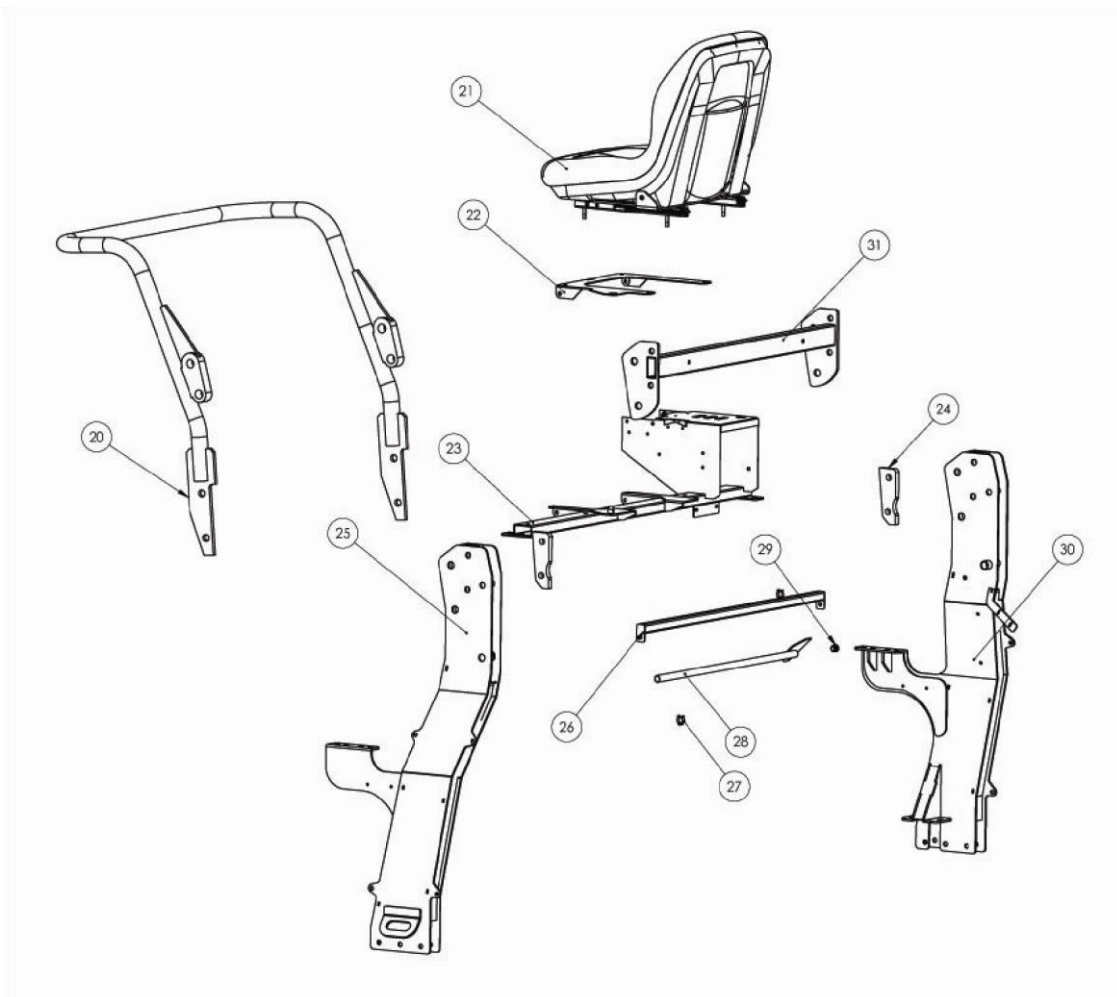

Chassis and Framework

Chassis and Framework Parts List

Item No.	Description	Part No.	Quantity
1.	CHASSIS - WELDED ASSEMBLY	T213130	1
2.	BEARING GUARD WELDED ASSEMBLY	T213180	1
3.	PLATE FUEL TANK BRACKET	T213349	1
4.	PILLOW BLOCK BEARING DIA 30mm	T213709	2
5.	AUXILLIARY DRIVE SHAFT	T213402	1
6.	NUT - SLOTTED M20	T213741	2
7.	SPACER DRIVE SHAFT	T213298	3
8.	KEY - 7x8x30	T213295	1
9.	PULLEY - SPA 2 GROOVE DIA 71 TAPERLOCK	T213704	1
10.	TAPERLOCK - 1210 - 25 DIA	T213718	1
11.	LOWER ADJUSTER LINK	T213167	2
12.	PLASTIC CAP - 30 x 60	T213769	4
13.	RUBBER- HOPPER PAD	T213374	2
14.	SHEET - TANK GUARD	T213385	1
15.	ELECTRIC CLUTCH ASSEMBLY	T213737	1
16.	BELT - SPA 792	T213754	2
17.	BEARING - THRUST 52 OD x 35 ID x 12 DEEP	T213731	1
18.	BUSH - OILITE PLAIN DIA 35 x 40 LONG T213732 1 19 BUSH - OILITE TOP HAT DIA 35 x 40 LONG	T213742	1

Chassis and Framework

Chassis and Framework Parts List

Item No.	Description	Part No.	Quantity
20.	ROLL BAR ASSEMBLY	T213733	1
21.	SEAT CW SWITCH, ADJUSTERS & SEATBELT	T213726	1
22.	SEAT PLATE WELDED ASSEMBLY	T213650	1
23.	SEAT CROSS BEAM WELDED ASSEMBLY	T213300	1
24.	SPACER PLATE 15MM	T213286	2
25.	LH CENTRAL MOUNT WELDED ASSEMBLY	T213280	1
26.	SEAT GUARD MOUNTING	T213070	1
27.	TOOL CLIP DIA 0.75"	T213762	2
28.	SCRAPER WELDED ASSEMBLY	T213660	1
29.	PLASTIC CAP - DIA 19MM	T213761	2
30.	RH CENTRAL MOUNT WELDED ASSEMBLY	T213290	1
31.	UPPER CROSS MEMBER WELDED ASSEMBLY	T213160	1