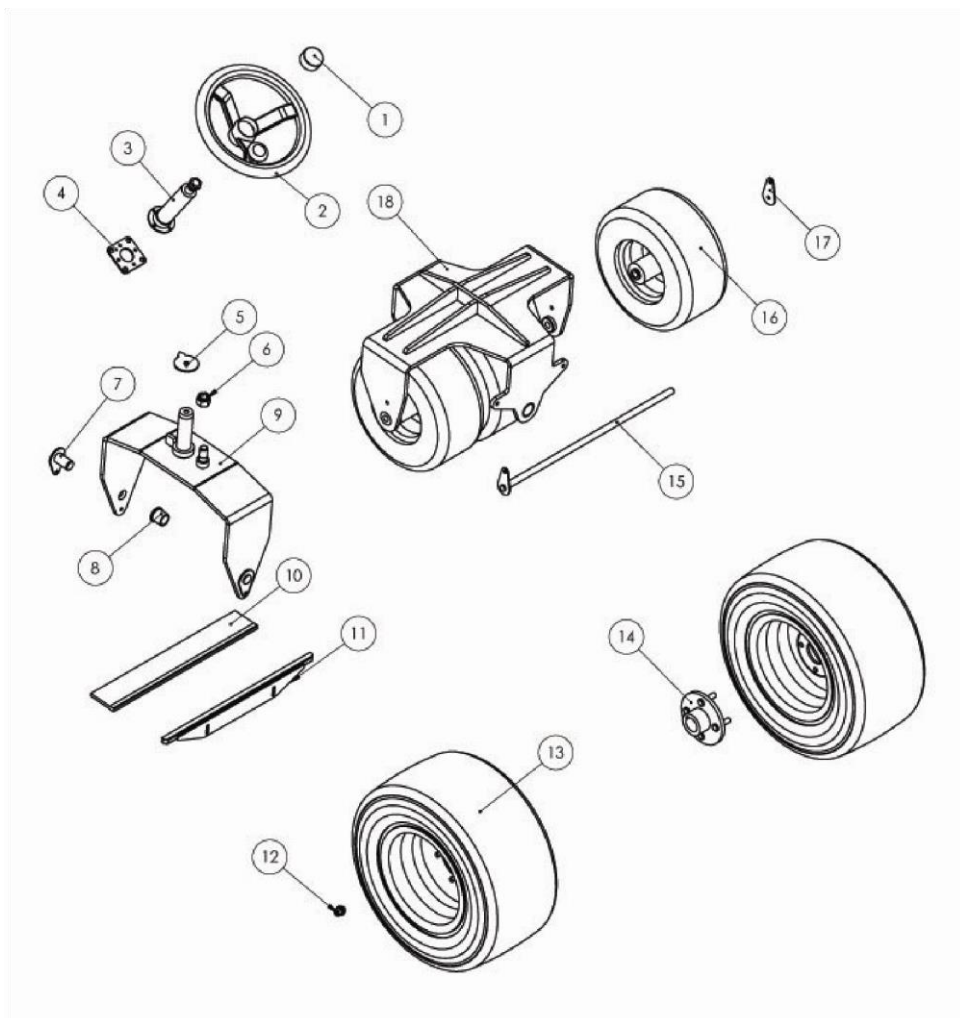

Wheels and Steering

Wheels and Steering Parts List

Item No.	Description	Part No.	Quantity
1.	STEERING WHEEL CENTRE CAP	T213753	1
2.	STEERING WHEEL WITH SPINNER KNOB	T213730	1
3.	COLUMN - STEERING WHEEL	T213729	1
4.	PLATE - STEERING COLUMN FLANGE	T213371	1
5.	PLATE - STEERING POINTER	T213102	1
6.	NUT - SLOTTED M20	T213741	1
7.	FRONT AXLE PIVOT PIN	T213580	2
8.	BUSH OILITE TOP HAT DIA 25 30 LONG	T206734	2
9.	FRONT WHEEL PIVOT BRACKET WELDED ASSEMBLY	T213570	1
10.	BRUSH SECTION - 540mm	T213719	1
11.	FRONT WHEEL BRUSH HOLDER	T213640	1
12.	WHEEL NUT	T213767	8
13.	WHEEL ASSEMBLY 20 x 10.00 - 10 SMOOTH	T213727	2
14.	WHEEL HUB WELDED ASSEMBLY	T213620	2
15.	FRONT AXLE WELDED ASSEMBLY	T213090	1
16.	WHEEL ASSEMBLY - 13 x 6.50 - 6 RIBBED	T211749	3
17.	PLATE - FRONT AXLE TAG	T213088	1
18.	FRONT WHEEL BRACKET WELDED ASSEMBLY	T213560	1