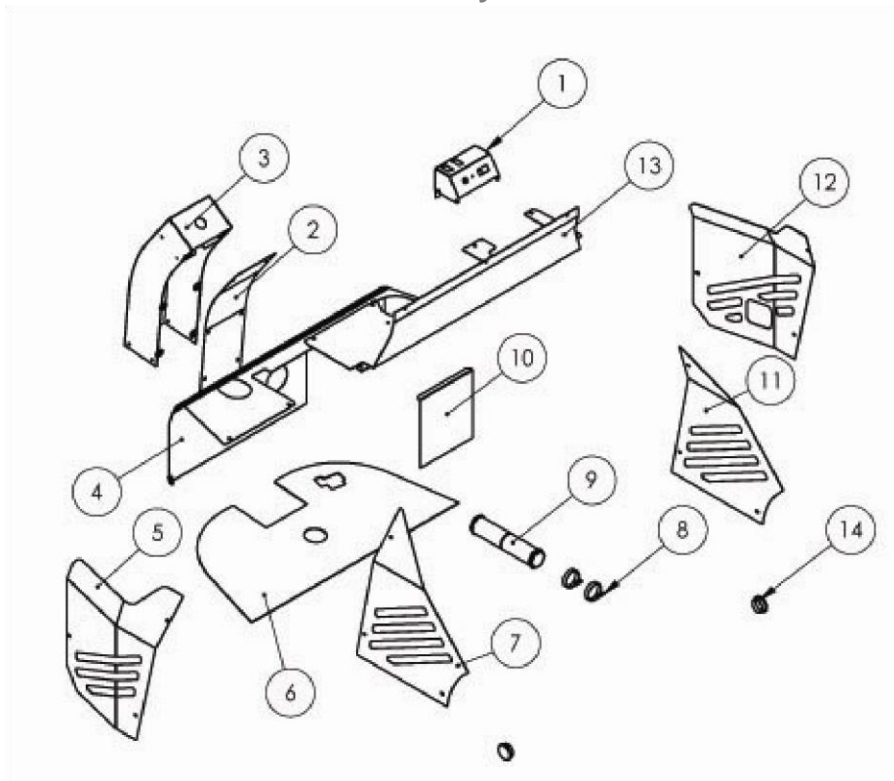

Bodywork

Bodywork Parts List

Item No.	Description	Part No.	Quantity
1.	SWITCH PANEL - SHEET	T213305	1
2.	SHEET - STEERING TOWER REAR	T213192	1
3.	STEERING COLUMN WELDED ASSEMBLY	T213170	1
4.	SHEET - SEAT PANEL	T213185	1
5.	SHEET - FRONT PANEL LH	T213357	1
6.	MAT - PLATFORM (CHEQUERED) 3mm RUBBER	T213757	1
7.	SHEET - REAR PANEL LH	T213355	1
8.	P-CLIP	2412-133	2
9.	DOCUMENT TUBE	74-0720	1
10.	MESH RADIATOR SCREEN	T213339	1
11.	SHEET - REAR PANEL RH	T213354	1
12.	SHEET - FRONT PANEL RH	T213356	1
13.	SHEET - SEAT PANEL	T213071	1
14.	PLASTIC CAP – DIA 60MM	T213760	2