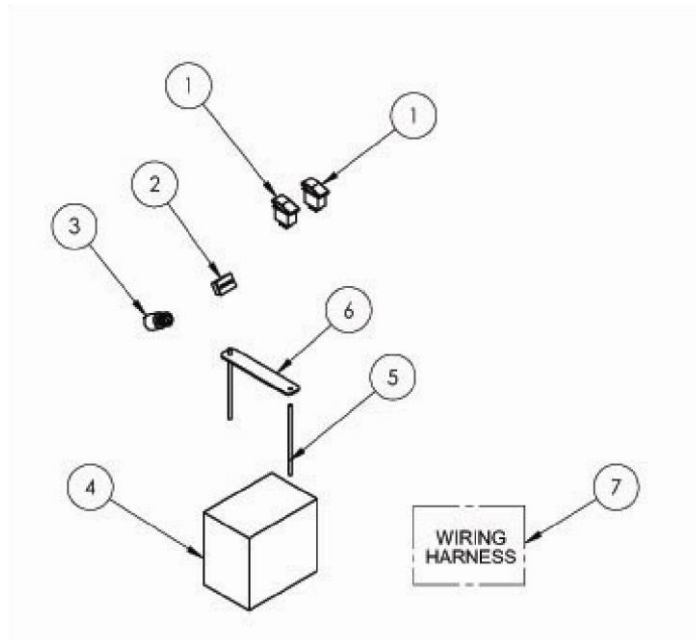

Electrics

Electrics Parts List

Item No.	Description	Part No.	Quantity
1.	SWITCH - ROCKER	T213766	2
2.	HOUR METER	T213748	1
3.	IGNITION SWITCH	T211770	1
4.	BATTERY - 30AMP/HR	T213738	1
5.	THREADED BAR - M6 x 160 LONG	T213375	2
6.	PLATE - BATTERY RETAINING STRAP	T213346	1
7.	WIRING HARNESS KIT	T213780	1